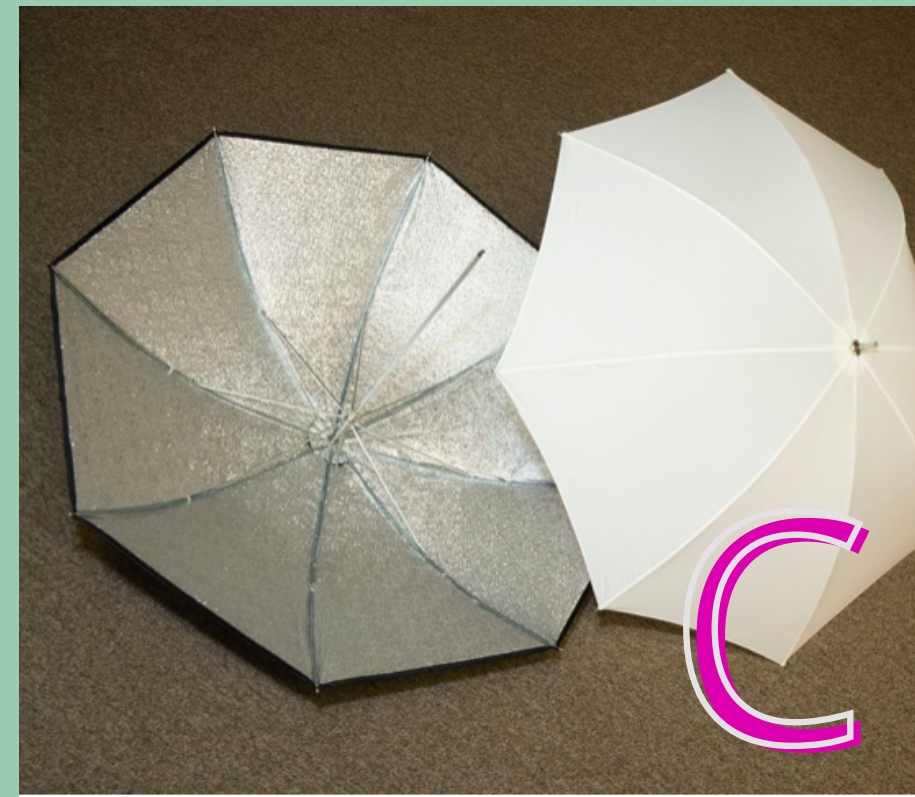

LIGHTING EQUIPMENT

A

B

C

D

E

F

G

H

I